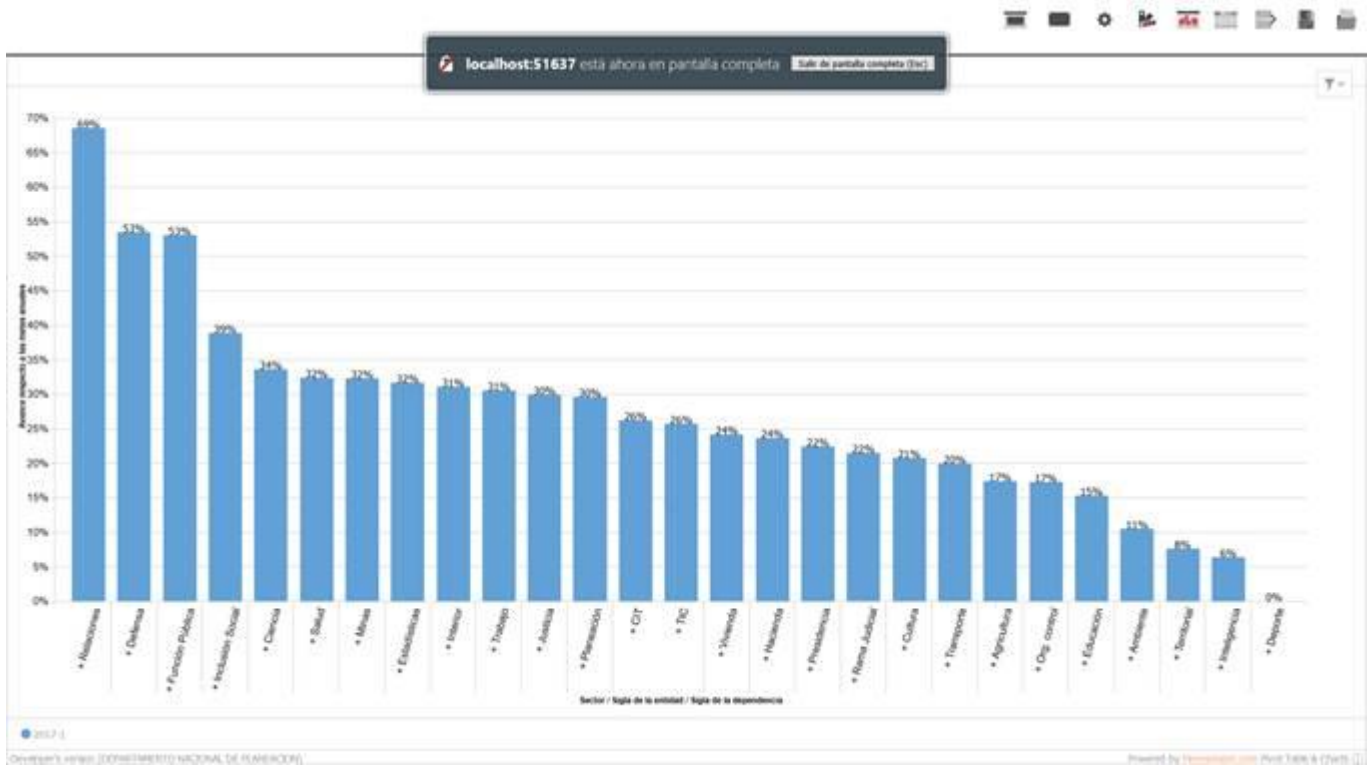

This is the code:

```
if (document["addEventListener"] !== undefined) { // For IE8
  tabs.unshift({
    id: "fm-tab-fullscreen",
    handler: "fullscreenHandler",
    mobile: false,
    icon: customIcons.fullscreen,
    rightGroup: true
  });
}
```

The screen is never re-established.

1. Original.

2. FullScreen

3. I type esc and never adjust.