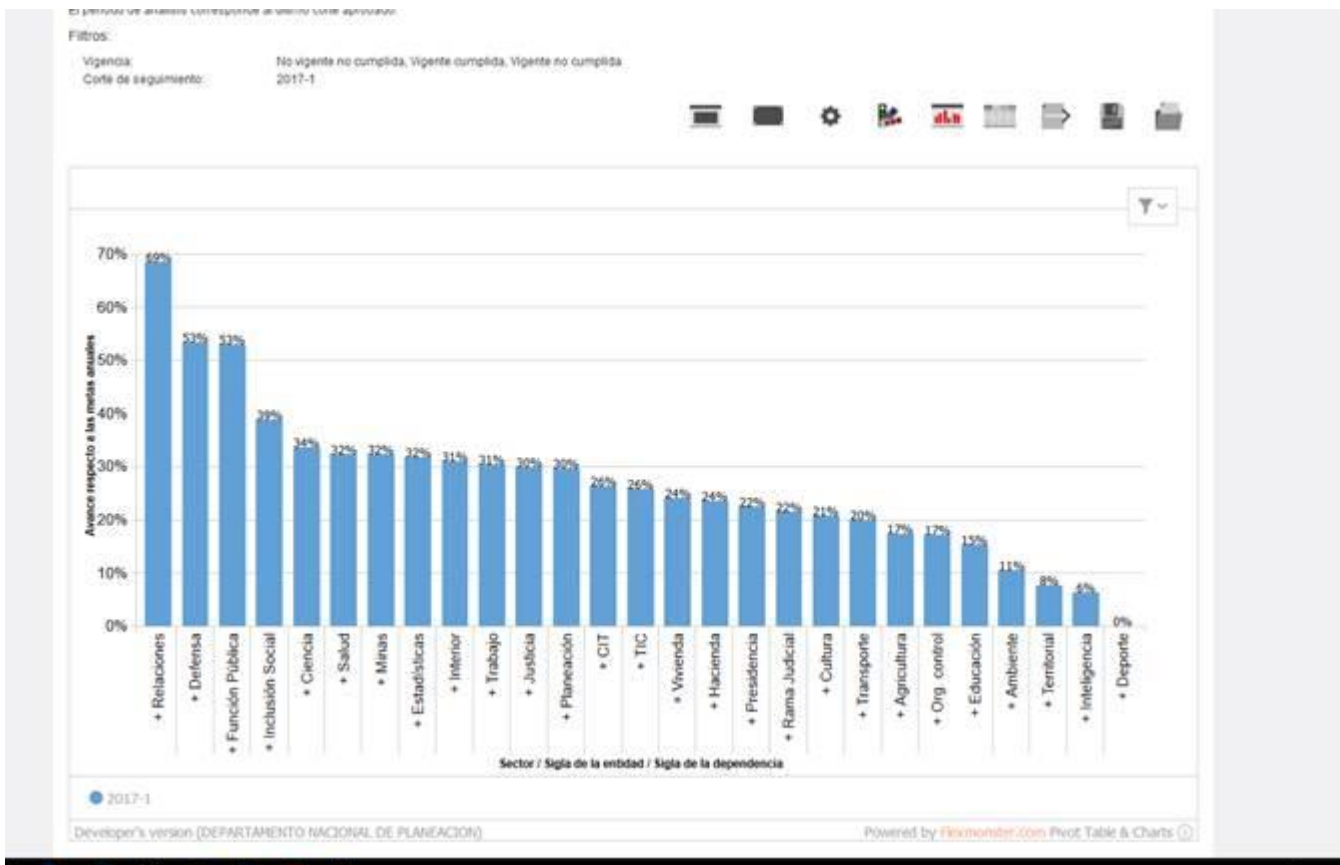

This is the code:

```
if (document["addEventListener"] !== undefined) { // For IE8
  tabs.unshift({
    id: "fm-tab-fullscreen",
    handler: "fullscreenHandler",
    mobile: false,
    icon: customIcons.fullscreen,
    rightGroup: true
  });
}
```

The screen is never re-established.

1. Original.

2. FullScreen

3. I type esc and never adjust.